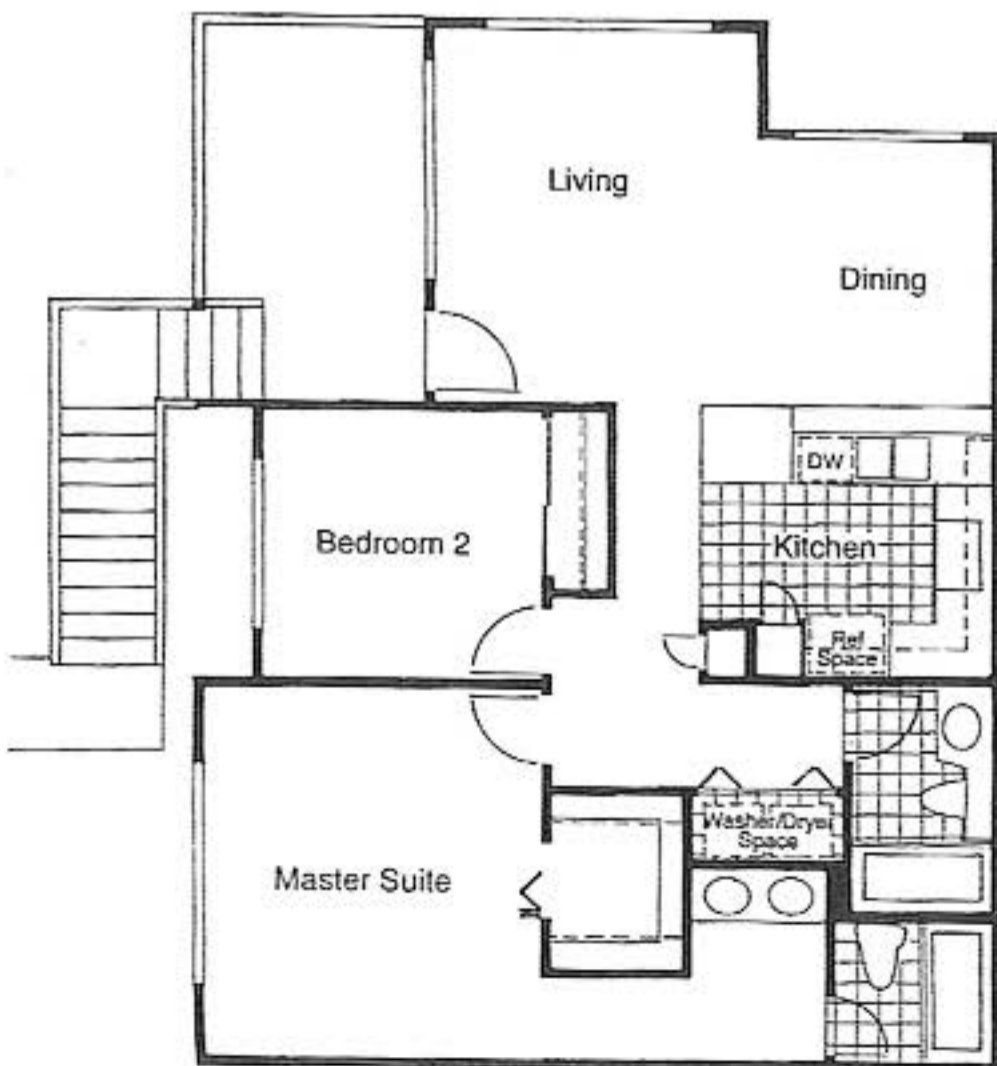

## Model C

GREENS

2 Bedroom  
2 Bath

Living	857
Lanai	102
Attached Garage	400
<b>Total Area</b>	<b>1359</b>

*(Estimated square footage)*

## Model D

WOODS

2 Bedroom  
2 Bath

Living	856
Lanai	102
Garage	400
<b>Total Area</b>	<b>1358</b>

*(Estimated square footage)*

UPSTAIRS

UPSTAIRS

DOWNSTAIRS

DOWNSTAIRS

**Model G**  
CHAMPION

3 Bedroom  
2-1/2 Bath

**Model H**  
MASTERS

3 Bedroom  
2-1/2 Bath