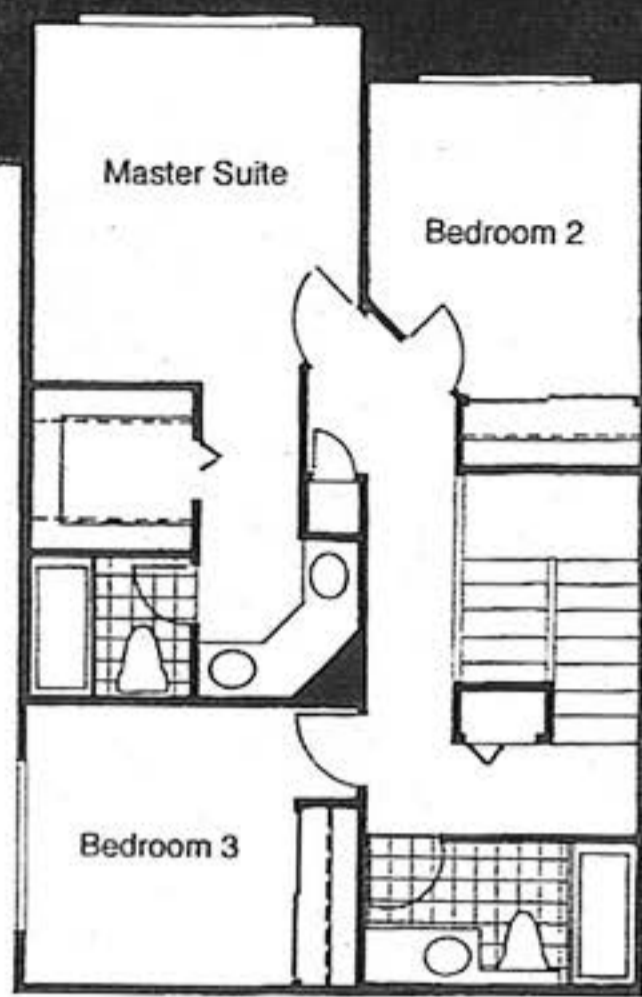

## Model D

WOODS

2 Bedroom  
2 Bath

Living	856
Lanai	102
Garage	400
<b>Total Area</b>	<b>1358</b>

*(Estimated square footage)*

UPSTAIRS

UPSTAIRS

DOWNSTAIRS

DOWNSTAIRS

**Model G**  
CHAMPION

3 Bedroom  
2-1/2 Bath

**Model H**  
MASTERS

3 Bedroom  
2-1/2 Bath