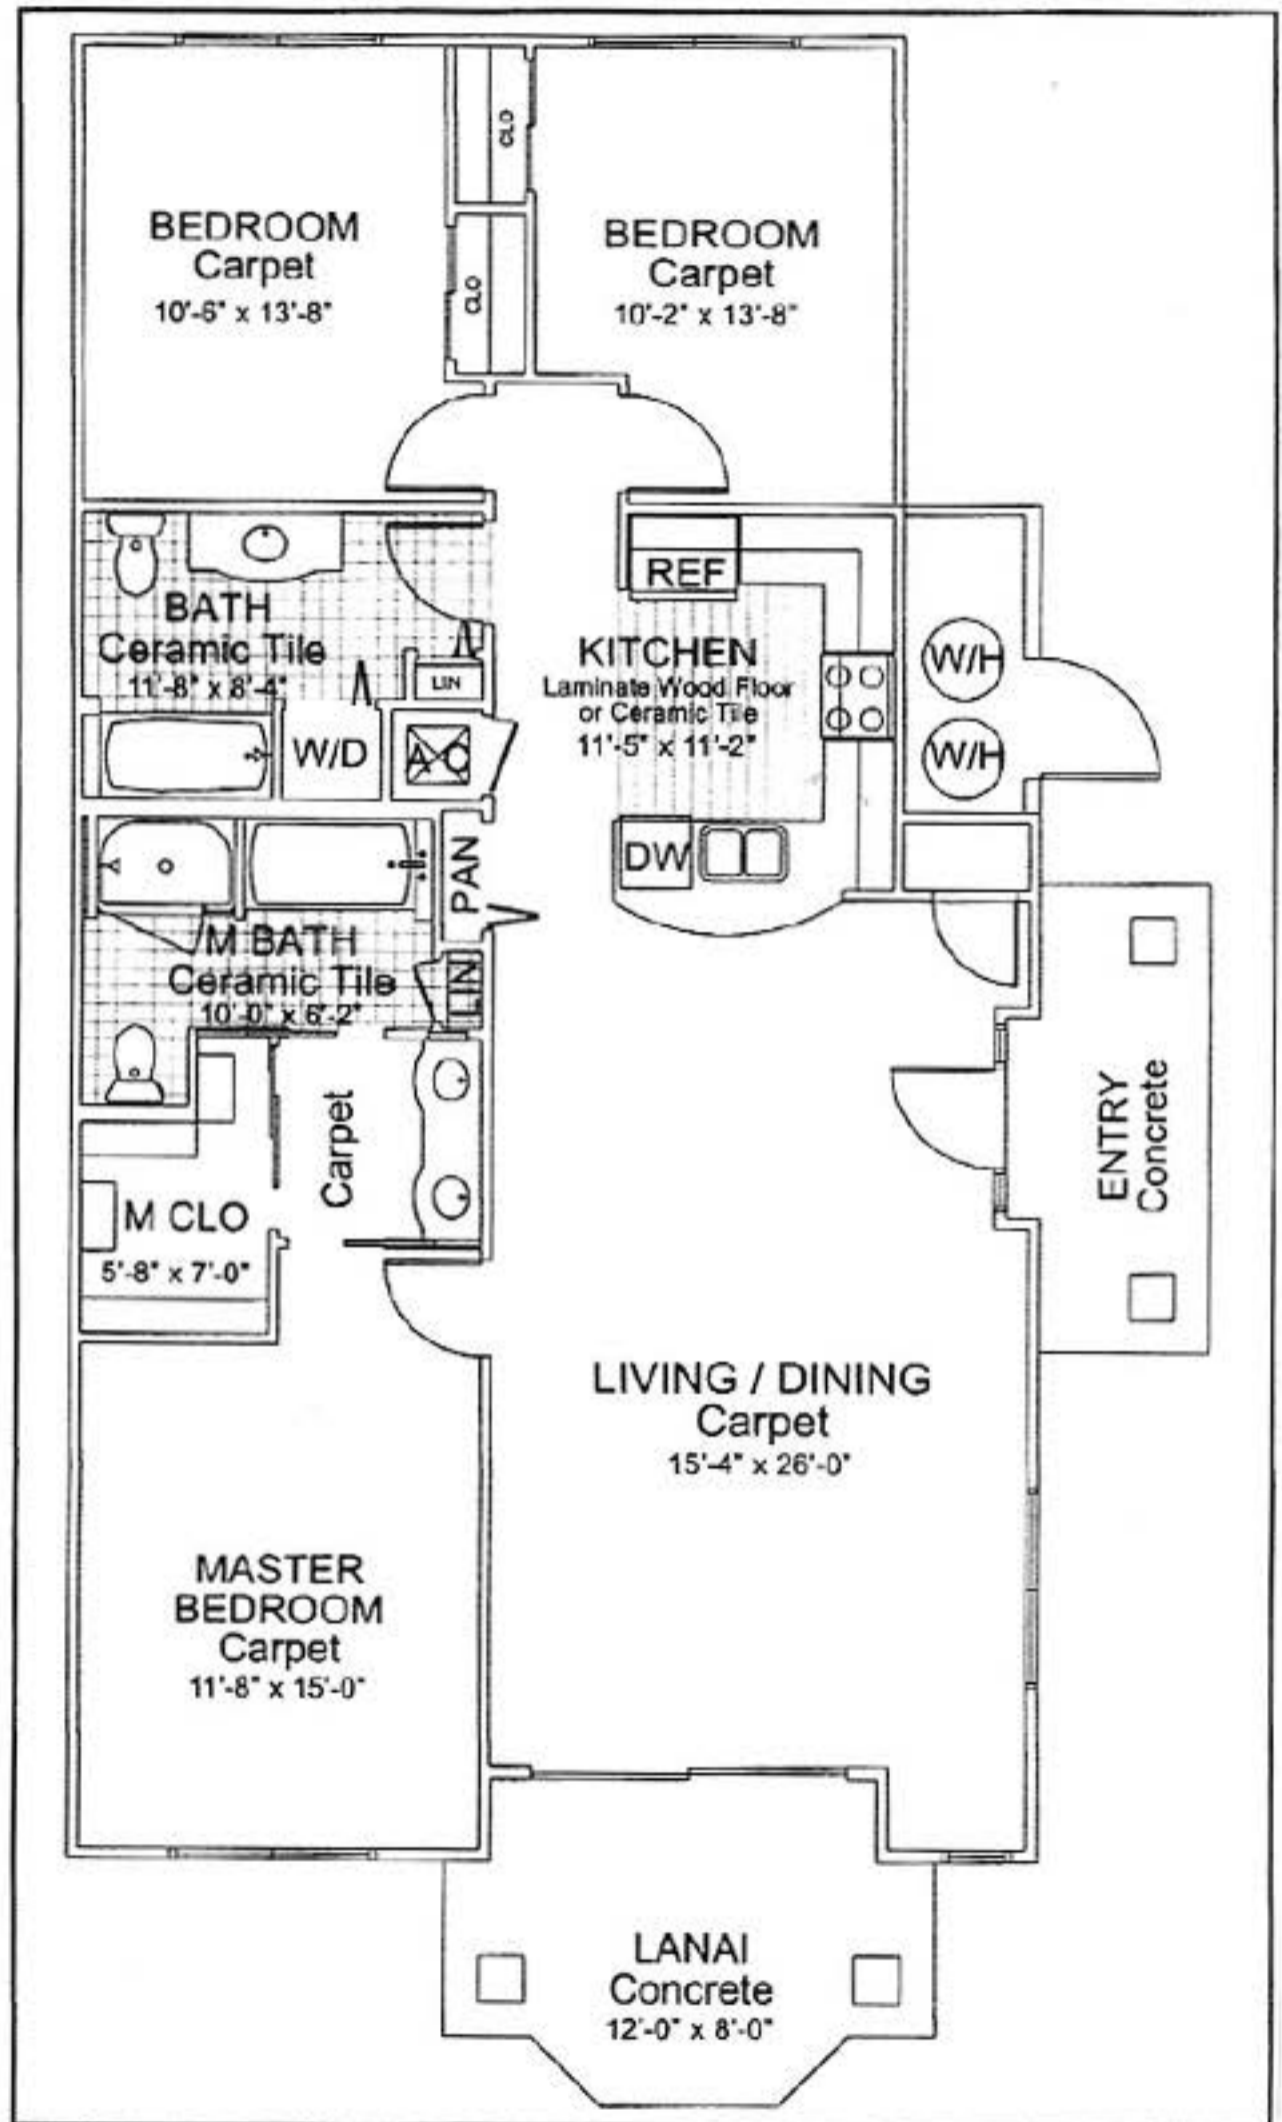

LIVING AREA:  
1,244 SQUARE FEET

Unit A 2nd Floor 2 Bedroom Layout

LIVING AREA:  
1,320 SQUARE FEET

Unit B 1st Floor 3 Bedroom Layout