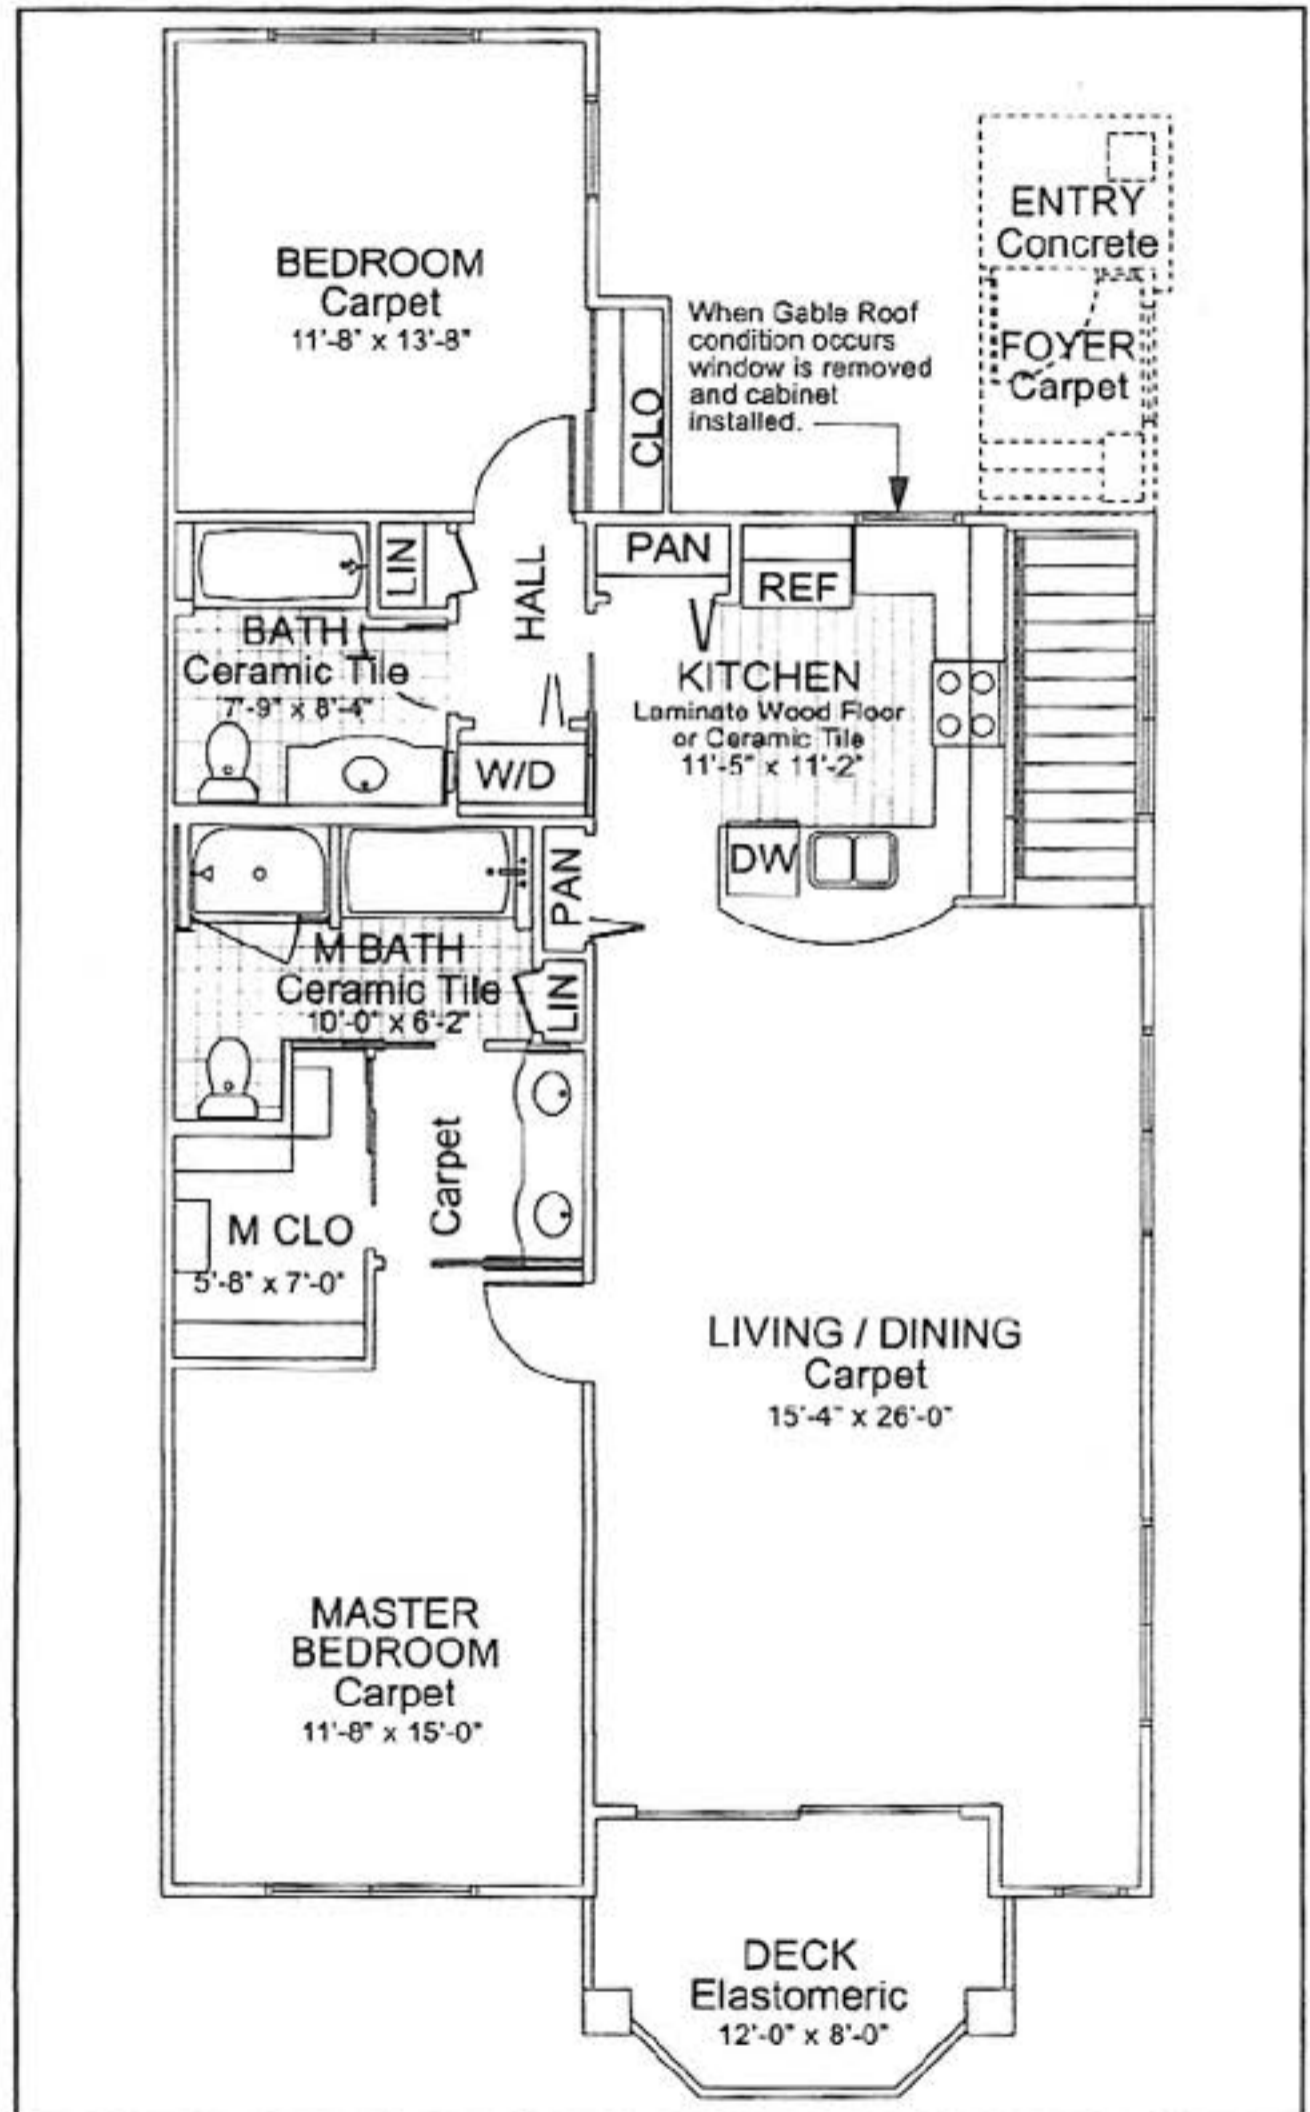

LIVING AREA:  
1,244 SQUARE FEET

Unit A 2nd Floor 2 Bedroom Layout

LIVING AREA:  
1,320 SQUARE FEET

Unit B 1st Floor 3 Bedroom Layout