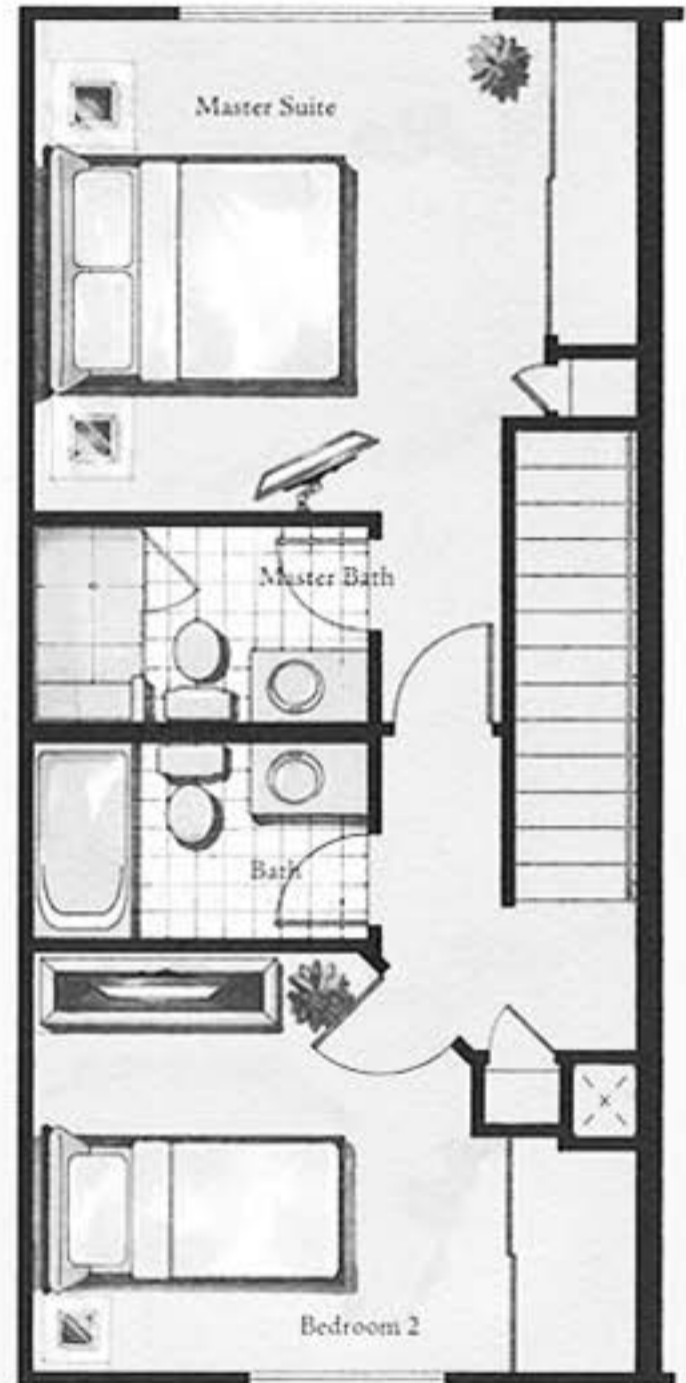

First Floor

Second Floor

2 BEDROOMS · 2-1/2 BATH
Air-Conditioned Living Area: 981 Sq. Ft.
Lanai: 141 Sq. Ft.
Garage: 236 Sq. Ft.
Total: 1,358 Sq. Ft.

First Floor

Second Floor

3 BEDROOMS • 2-1/2 BATH
Air-Conditioned Living Area: 1,173 Sq. Ft.
Lanai: 141 Sq. Ft.
Garage: 239 Sq. Ft.
Total: 1,553 Sq. Ft.