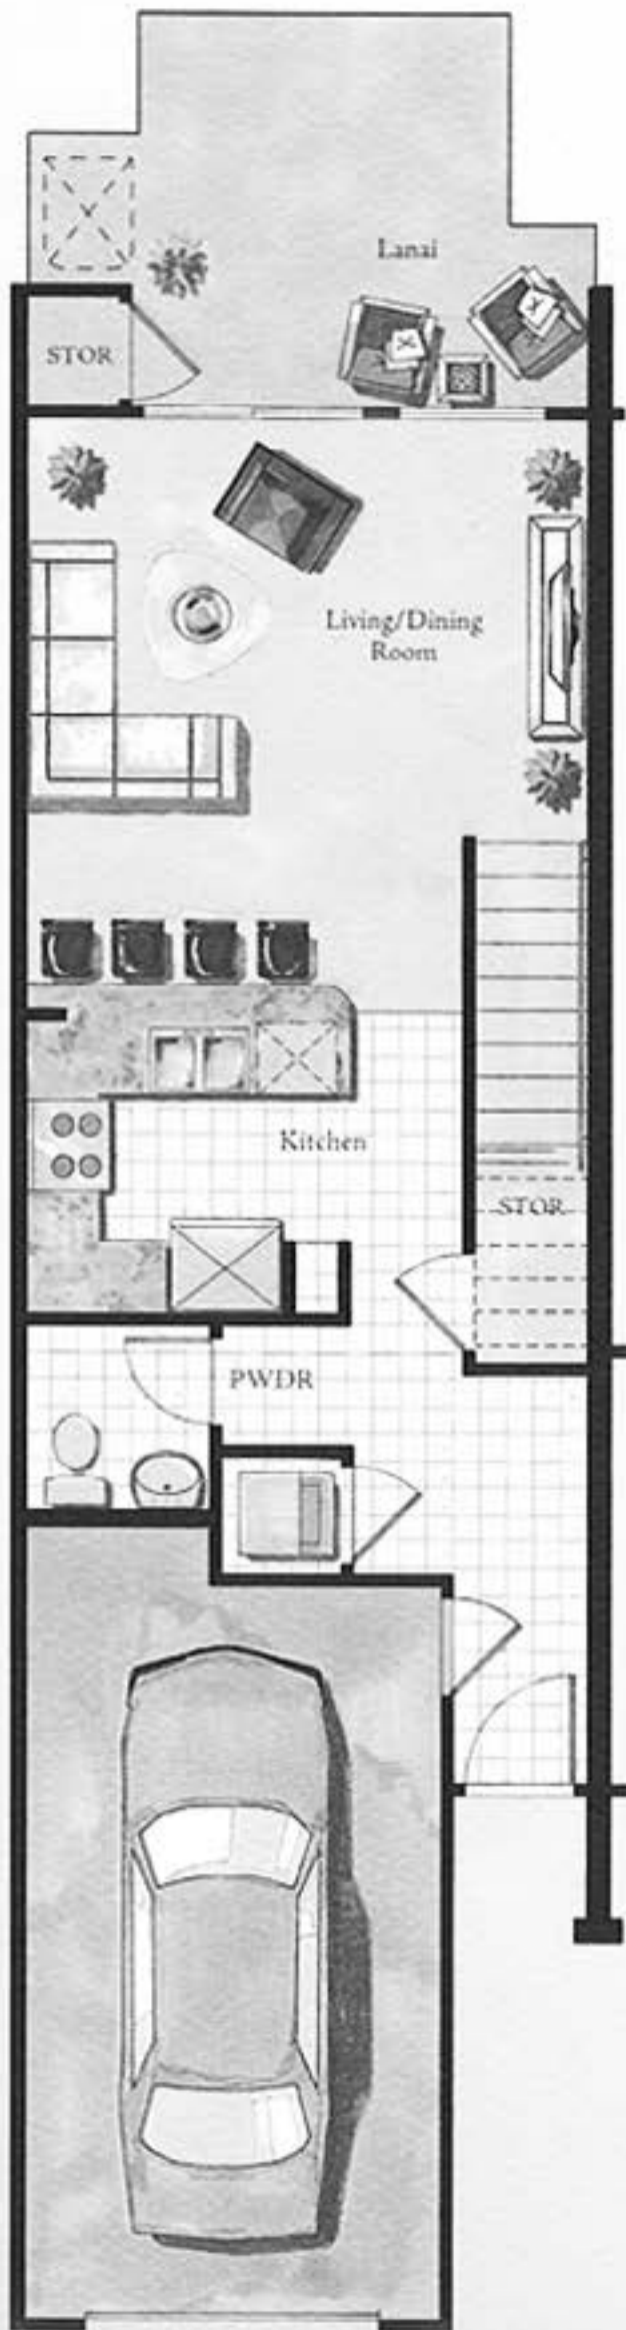

First Floor

Second Floor

2 BEDROOMS · 2-1/2 BATH
Air-Conditioned Living Area: 981 Sq. Ft.
Lanai: 141 Sq. Ft.
Garage: 236 Sq. Ft.
Total: 1,358 Sq. Ft.

First Floor

Second Floor

3 BEDROOMS • 2-1/2 BATH
Air-Conditioned Living Area: 1,173 Sq. Ft.
Lanai: 141 Sq. Ft.
Garage: 239 Sq. Ft.
Total: 1,553 Sq. Ft.