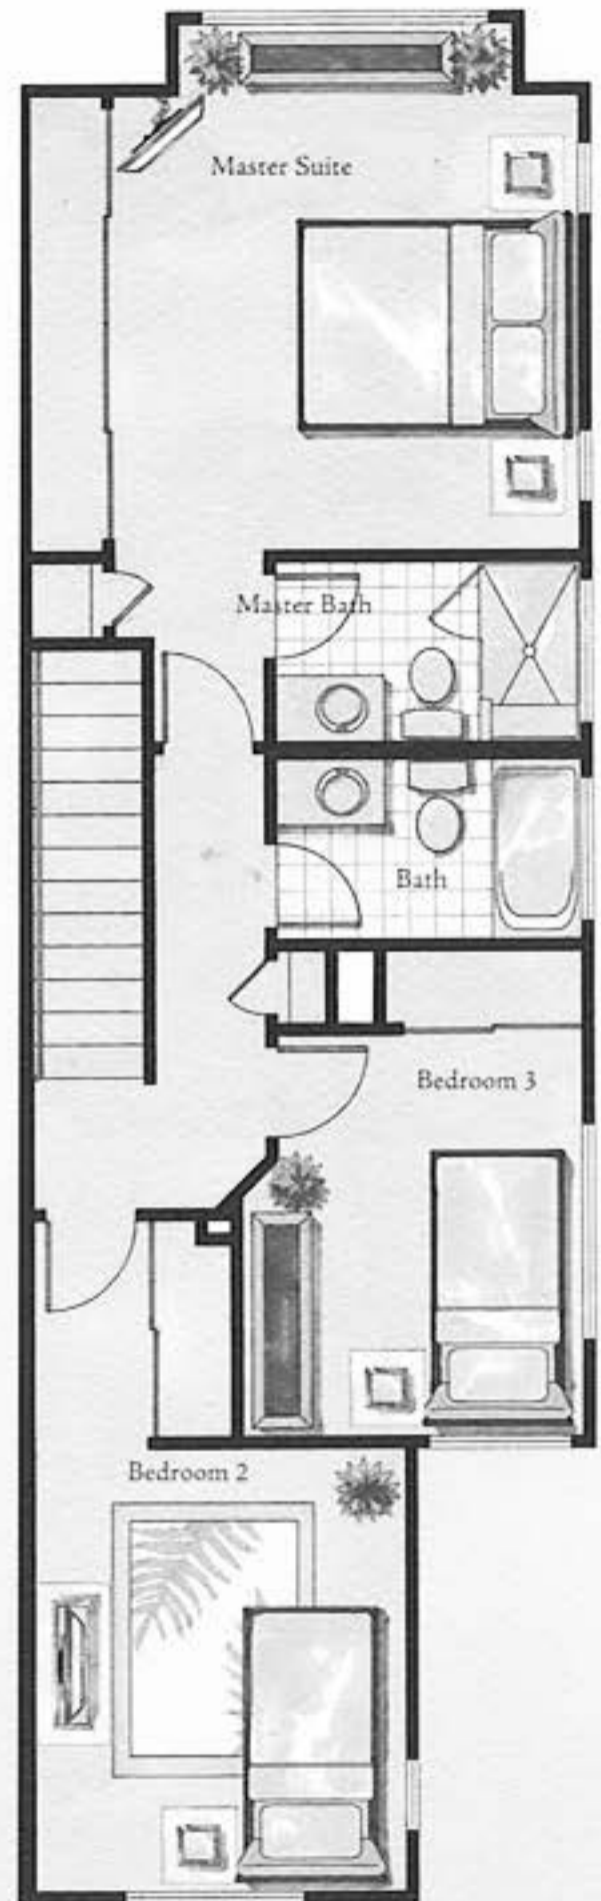

First Floor

Second Floor

2 BEDROOMS · 2-1/2 BATH
Air-Conditioned Living Area: 981 Sq. Ft.
Lanai: 141 Sq. Ft.
Garage: 236 Sq. Ft.
Total: 1,358 Sq. Ft.

First Floor

Second Floor

3 BEDROOMS • 2-1/2 BATH
Air-Conditioned Living Area: 1,173 Sq. Ft.
Lanai: 141 Sq. Ft.
Garage: 239 Sq. Ft.
Total: 1,553 Sq. Ft.