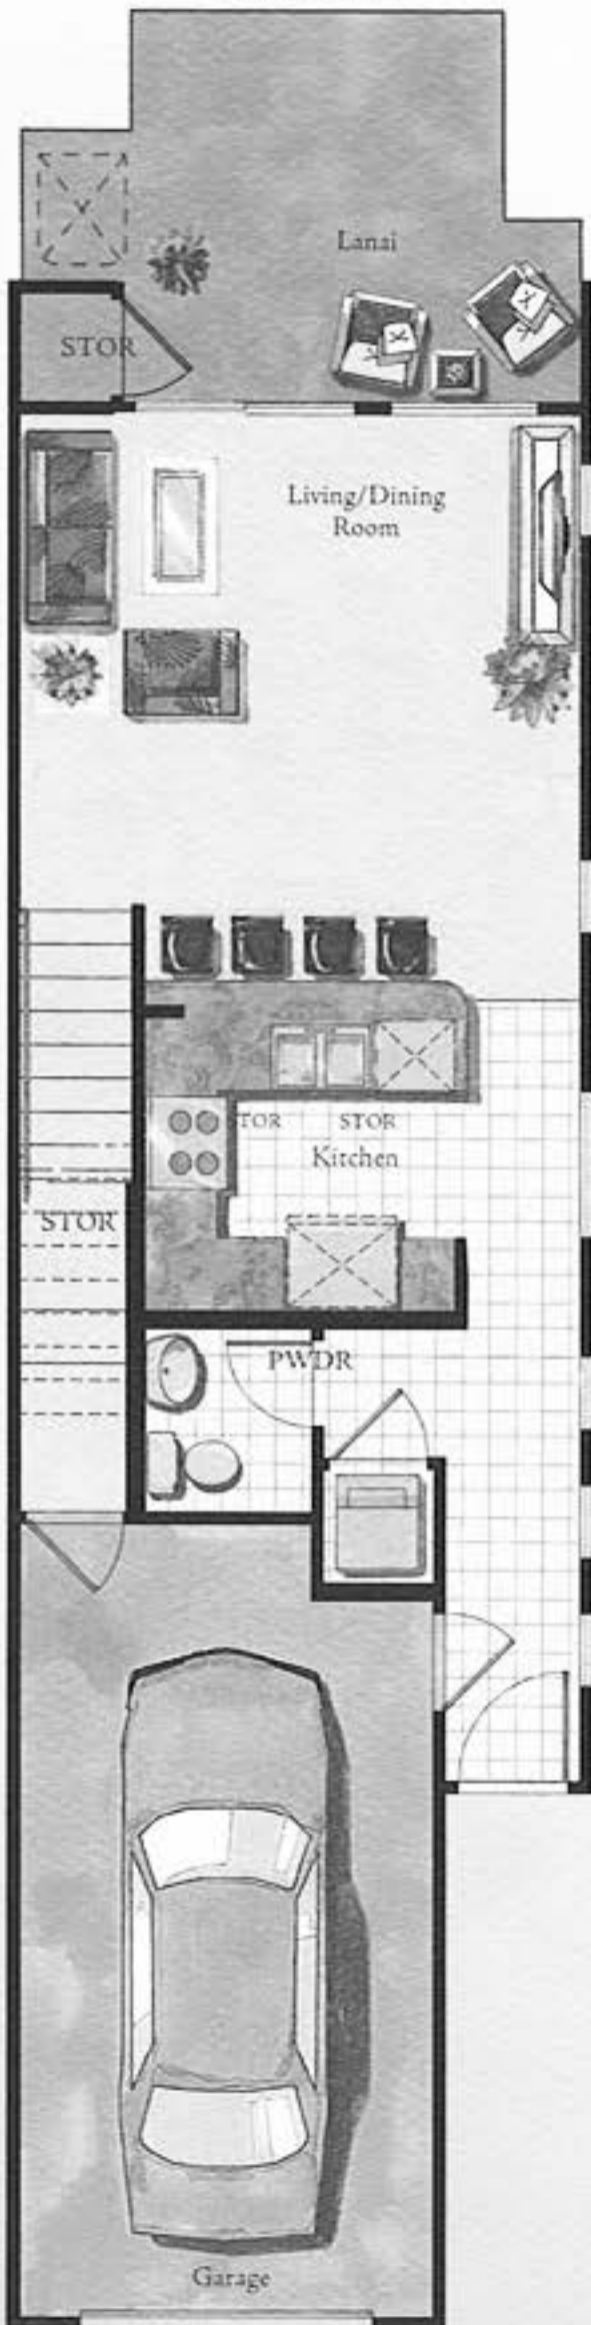

First Floor

Second Floor

2 BEDROOMS · 2-1/2 BATH
Air-Conditioned Living Area: 981 Sq. Ft.
Lanai: 141 Sq. Ft.
Garage: 236 Sq. Ft.
Total: 1,358 Sq. Ft.

First Floor

Second Floor

3 BEDROOMS • 2-1/2 BATH
Air-Conditioned Living Area: 1,173 Sq. Ft.
Lanai: 141 Sq. Ft.
Garage: 239 Sq. Ft.
Total: 1,553 Sq. Ft.