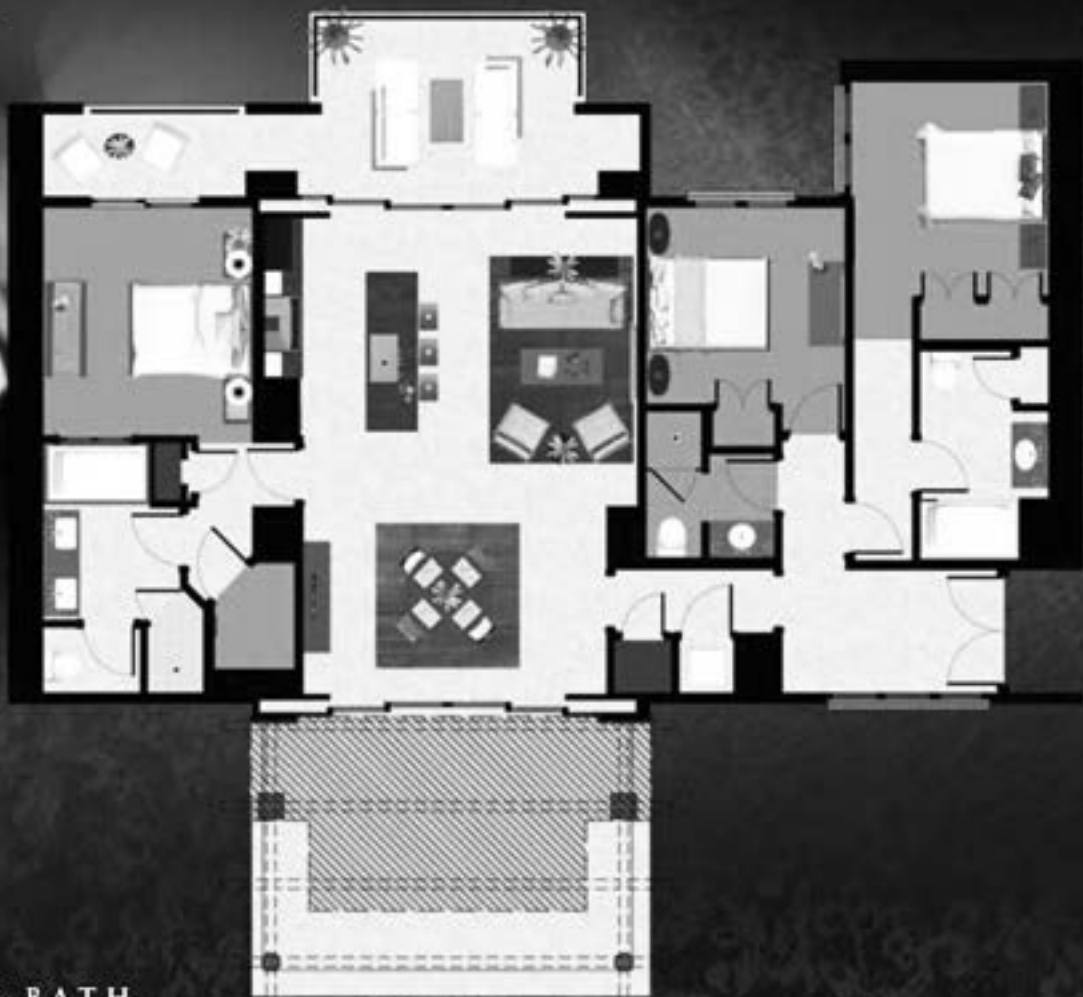

NONI VILLA

*Noni Villas No. 1 & 2 not shown

3 BEDROOM / 3 BATH

Net living area	1,532 square feet
Lanai	560 square feet
Total living area	2,092 square feet

MAILE VILLA

*Maile Villa No.1 not shown

2 BEDROOM / 2 BATH

Net living area	1,293 square feet
Lanai	349 square feet
Total living area	1,642 square feet

CARNATION VILLA

*Carnation Villa No.2 not shown

3 BEDROOM / 3 BATH

Net living area	1,498 square feet
Lanai	406 square feet
Total living area	1,904 square feet